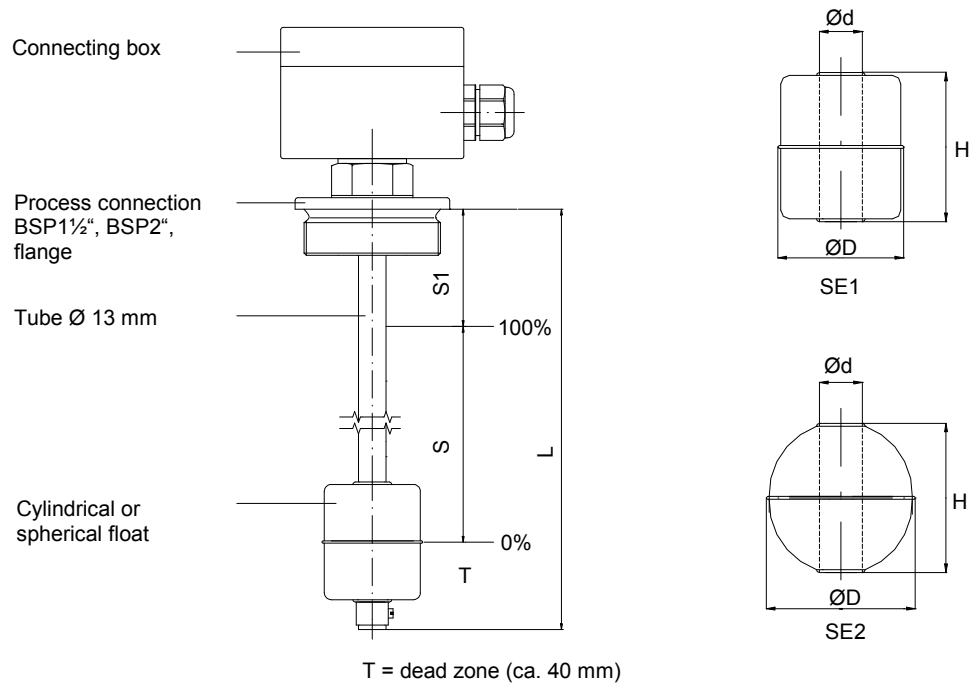

Dimensions

Float type	Dimensions			Max. operating pressure (Mpa)	Max. operating temperature (°C)	Medium density kg/m³	Material
	Ø D (mm)	Ø d (mm)	H (mm)				
SE1 Cylindrical float	44	15	52	1,6	100	≥ 750	316Ti
SE2 Spherical float	52	15	52	4,0	100	≥ 750	316Ti