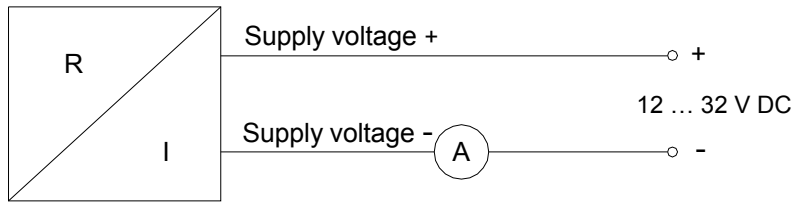

KOMBI – Level sensor 4-20mA with integrated PT100

TN 240

in stainless steel 316Ti

Level output analogue 4-20mA	
Supply voltage	12 – 32 V DC
Output	4 – 20mA (2-wire)
Accuracy	12 mm
Temperature: PT100, Output: PT100	
Temperature sensor	PT100 Class B
	DIN IEC 751
Technical Data	
Tube length L	Standard: up to 6000 mm, > 6000 mm on request
Process connection	Standard: BSP 1½“, BSP 2“, flange DN50 PN16, other types on request
Installation position	vertical, ± 30°
Medium density	≥ 750 kg/m³
Temperature of medium	-30°C up to +100°C
Connecting box	Aluminium 75 x 80 x 57 mm
	Polycarbonate 80 x 82 x 55 mm
Protection	IP 66
Max. pressure	4,0 MPa

Dimensions

Float type	Dimensions			Max. operating pressure (Mpa)	Max. operating temperature (°C)	Medium density kg/m³	Material
	Ø D (mm)	Ø d (mm)	H (mm)				
SE1 Cylindrical float	44	15	52	1,6	100	≥ 750	316Ti
SE2 Spherical float	52	15	52	4,0	100	≥ 750	316Ti

Electrical connection

Product overview / Order table

TN 240

Connecting box
 A Aluminium case 75 x 80 x 57 mm, IP66
 B Polycarbonate case 80 x 82 x 55 mm, IP66

Process connections (installation: vertical, $\pm 30^\circ$)
 A Fixing screw thread BSP 1 $\frac{1}{2}$ " , 316Ti
 B Fixing screw thread BSP 2" , 316Ti
 C Flange DIN 2527, form B, DN 50 PN 16, 316Ti
 X Other types on request

TN 240						
--------	--	--	--	--	--	--

S1= 100% marker for level S1 = distance from sealing face to centre of float

Order instruction: 100% marker S1 in mm, (min. 40 mm)

Distributore esclusivo per l'Italia: